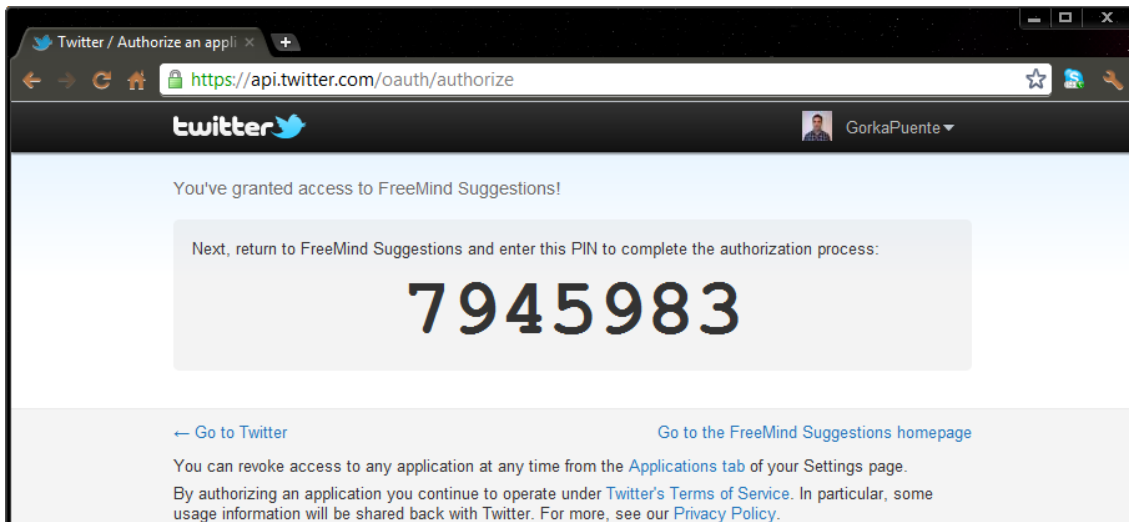

Installation Guide

Download the plugin from <http://www.onekin.org/content/semantic-and-social-suggestions-assisted-mind-mapping>

Copy the contents to the FreeMind's plugin folder

Open FreeMind and click on Tools -> Web3.0 Suggestions

Enable Semantic web suggestions

Enable Web2.0 suggestions and authorize the application to use your account

And enter the PIN given by Twitter