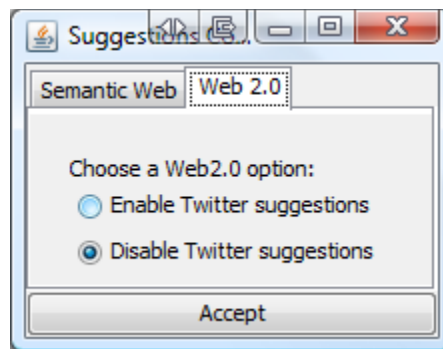

Installation Guide

Download the plugin from <http://www.onekin.org/content/semantic-and-social-suggestions-assisted-mind-mapping>

Copy the contents to the FreeMind's plugin folder

Open FreeMind and click on Tools -> Web3.0 Suggestions

Enable Semantic web suggestions

Enable Web2.0 suggestions and authorize the application to use your account

And enter the PIN given by Twitter