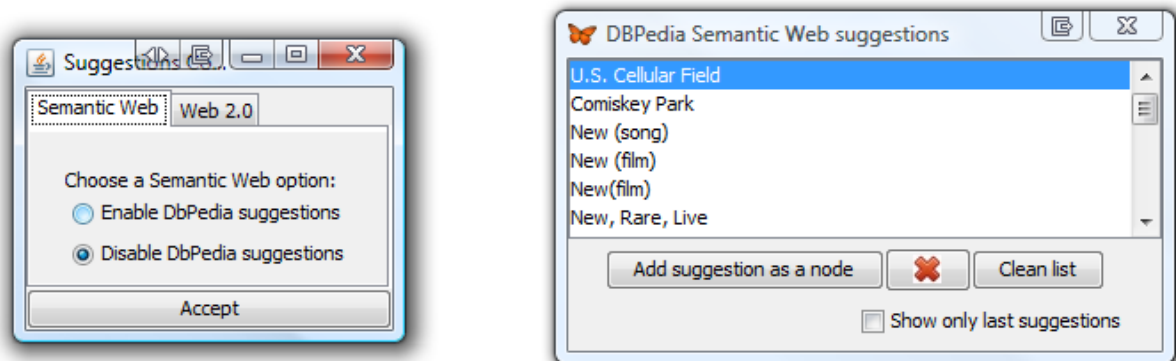

Enable Semantic web suggestions

Enable Web2.0 suggestions and authorize the application to use your account

And enter the PIN given by Twitter