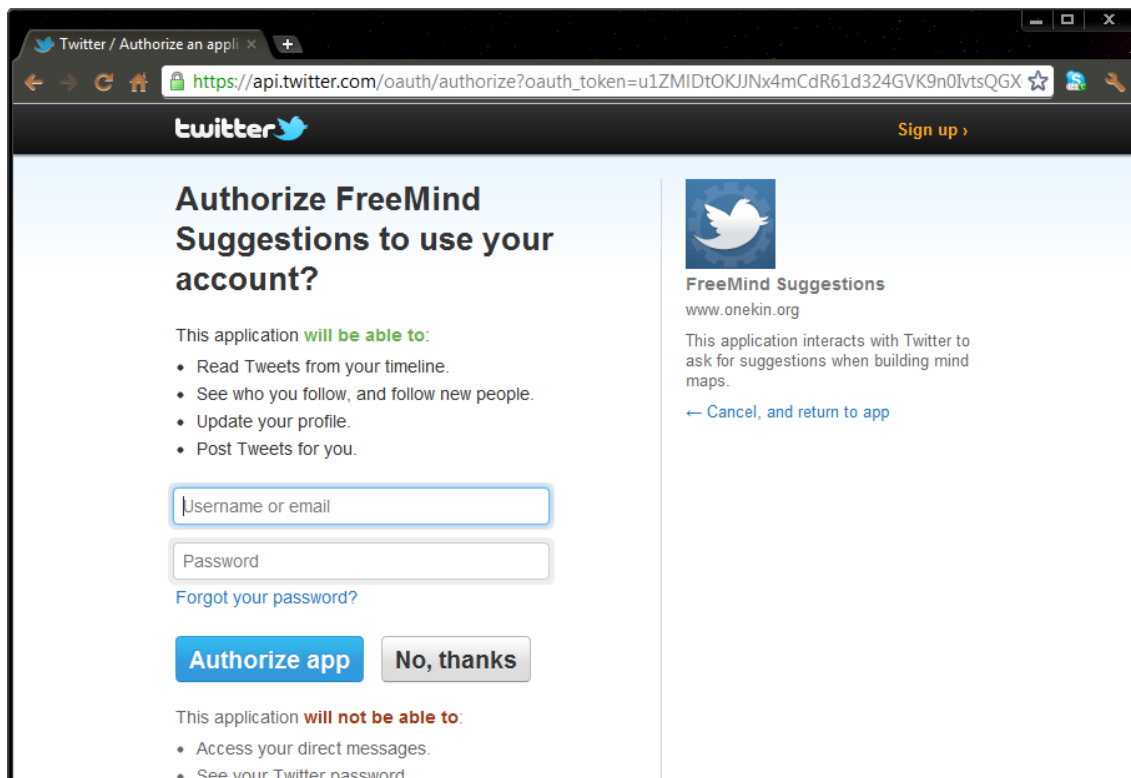

Installation Guide

Download the plugin from <http://www.onekin.org/content/semantic-and-social-suggestions-assisted-mind-mapping>

Copy the contents to the FreeMind's plugin folder

Open FreeMind and click on Tools -> Web3.0 Suggestions

Enable Semantic web suggestions

Enable Web2.0 suggestions and authorize the application to use your account

And enter the PIN given by Twitter