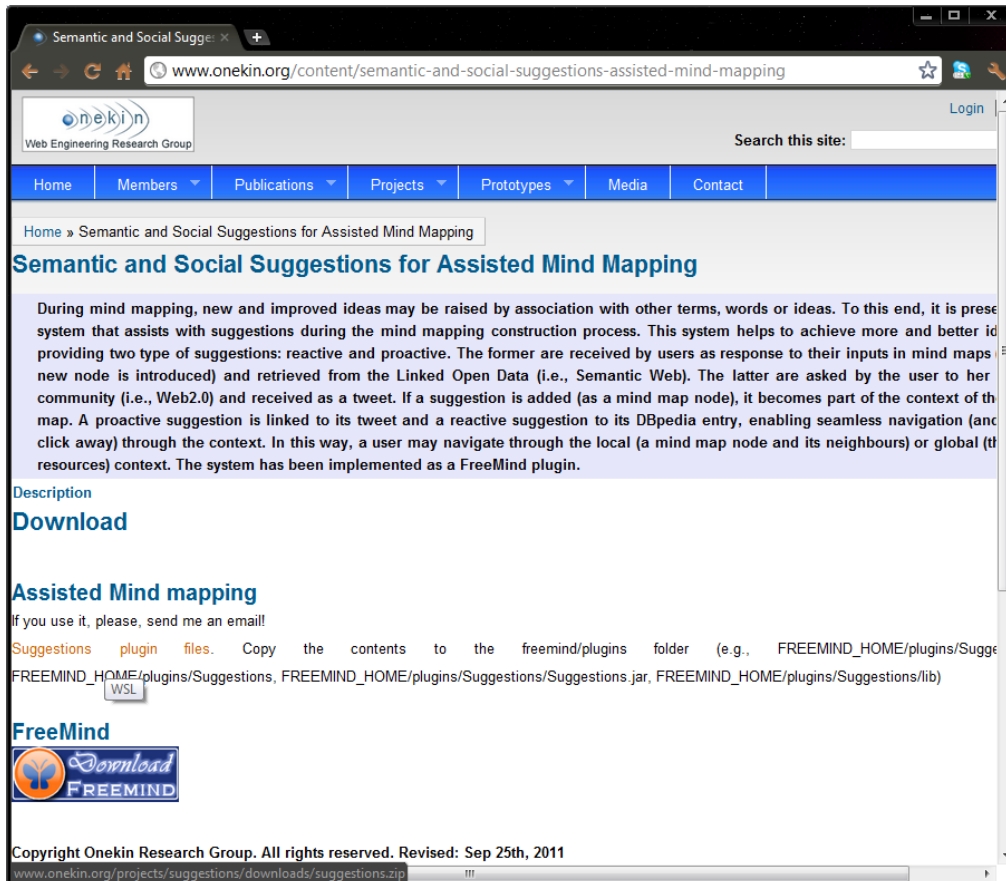

Installation Guide

Download the plugin from <http://www.onekin.org/content/semantic-and-social-suggestions-assisted-mind-mapping>

Copy the contents to the FreeMind's plugin folder

Open FreeMind and click on Tools -> Web3.0 Suggestions

Enable Semantic web suggestions

Enable Web2.0 suggestions and authorize the application to use your account

And enter the PIN given by Twitter