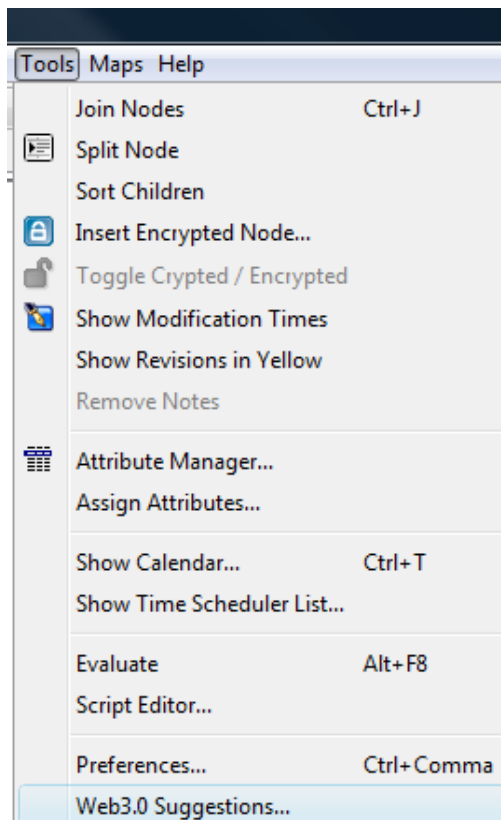

Installation Guide

Download the plugin from <http://www.onekin.org/content/semantic-and-social-suggestions-assisted-mind-mapping>

Copy the contents to the FreeMind's plugin folder

Open FreeMind and click on Tools -> Web3.0 Suggestions

Enable Semantic web suggestions

Enable Web2.0 suggestions and authorize the application to use your account

And enter the PIN given by Twitter